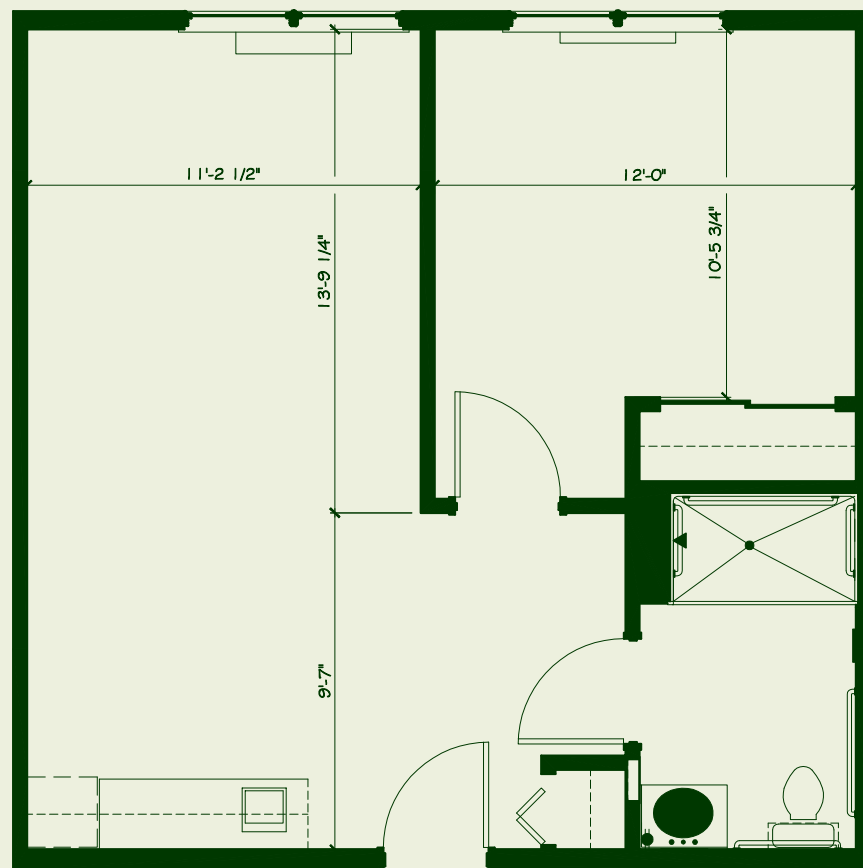

Studio Suite
305 Sq. Ft.

Large Studio Suite
434 Sq. Ft.

Reminiscence Studio Suite
282 Sq. Ft.

Large One Bedroom Suite
551 Sq. Ft.

One Bedroom Suite
505 Sq. Ft.

Suite Plans

*SEE THE ELMWOOD
DIFFERENCE!
ASK FOR YOUR
PERSONAL TOUR
TODAY!*

Phone 419.977.2711

For illustration purposes only.
Floor plans subject to change without notice.