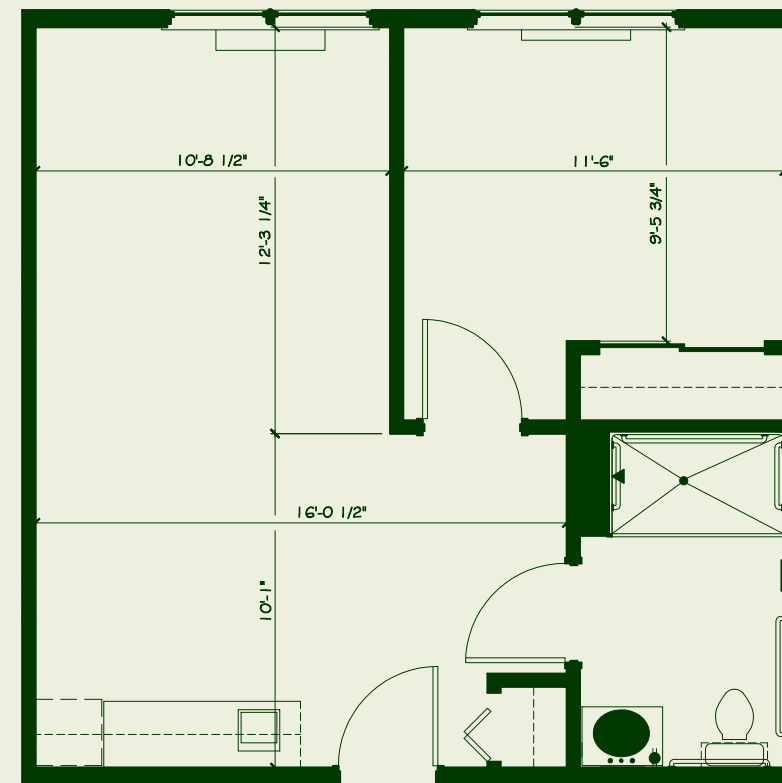

Studio Suite
305 Sq. Ft.

Large Studio Suite
434 Sq. Ft.

Reminiscence Studio Suite
282 Sq. Ft.

Large One Bedroom Suite
551 Sq. Ft.

One Bedroom Suite
505 Sq. Ft.

Suite Plans

*SEE THE ELMWOOD
DIFFERENCE!
ASK FOR YOUR
PERSONAL TOUR
TODAY!*

Phone 419.977.2711

For illustration purposes only.
Floor plans subject to change without notice.