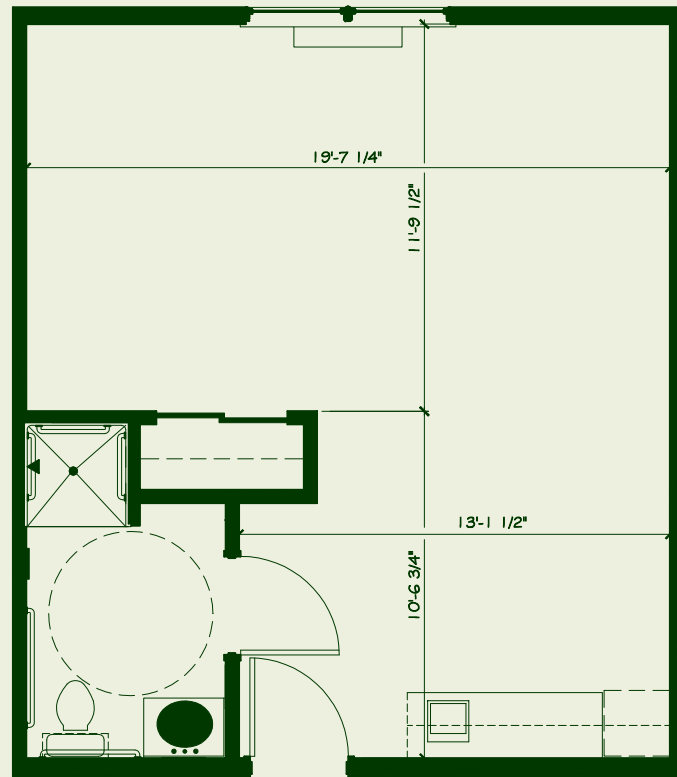

Studio Suite
305 Sq. Ft.

Large Studio Suite
434 Sq. Ft.

Reminiscence Studio Suite
282 Sq. Ft.

Large One Bedroom Suite
551 Sq. Ft.

One Bedroom Suite
505 Sq. Ft.

Suite Plans

*SEE THE ELMWOOD
DIFFERENCE!
ASK FOR YOUR
PERSONAL TOUR
TODAY!*

Phone 419.977.2711

For illustration purposes only.
Floor plans subject to change without notice.