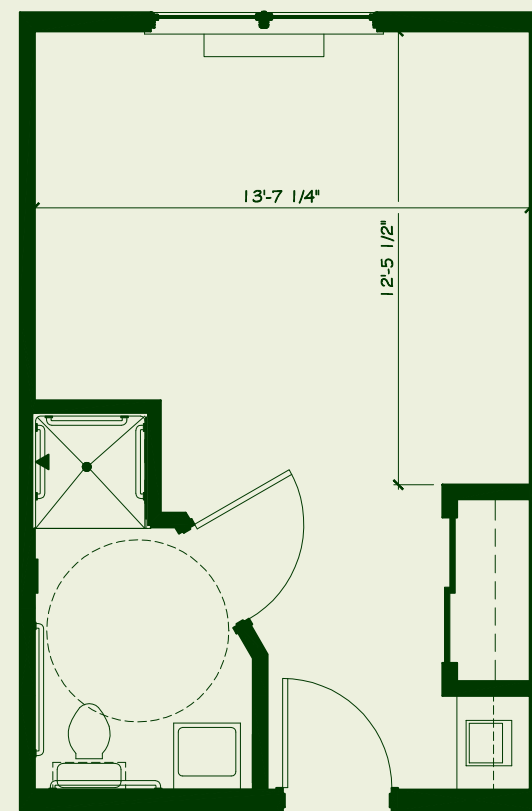

Studio Suite
305 Sq. Ft.

Large Studio Suite
434 Sq. Ft.

Reminiscence Studio Suite
282 Sq. Ft.

Large One Bedroom Suite
551 Sq. Ft.

One Bedroom Suite
505 Sq. Ft.

Suite Plans

*SEE THE ELMWOOD
DIFFERENCE!
ASK FOR YOUR
PERSONAL TOUR
TODAY!*

Phone 419.977.2711

For illustration purposes only.
Floor plans subject to change without notice.